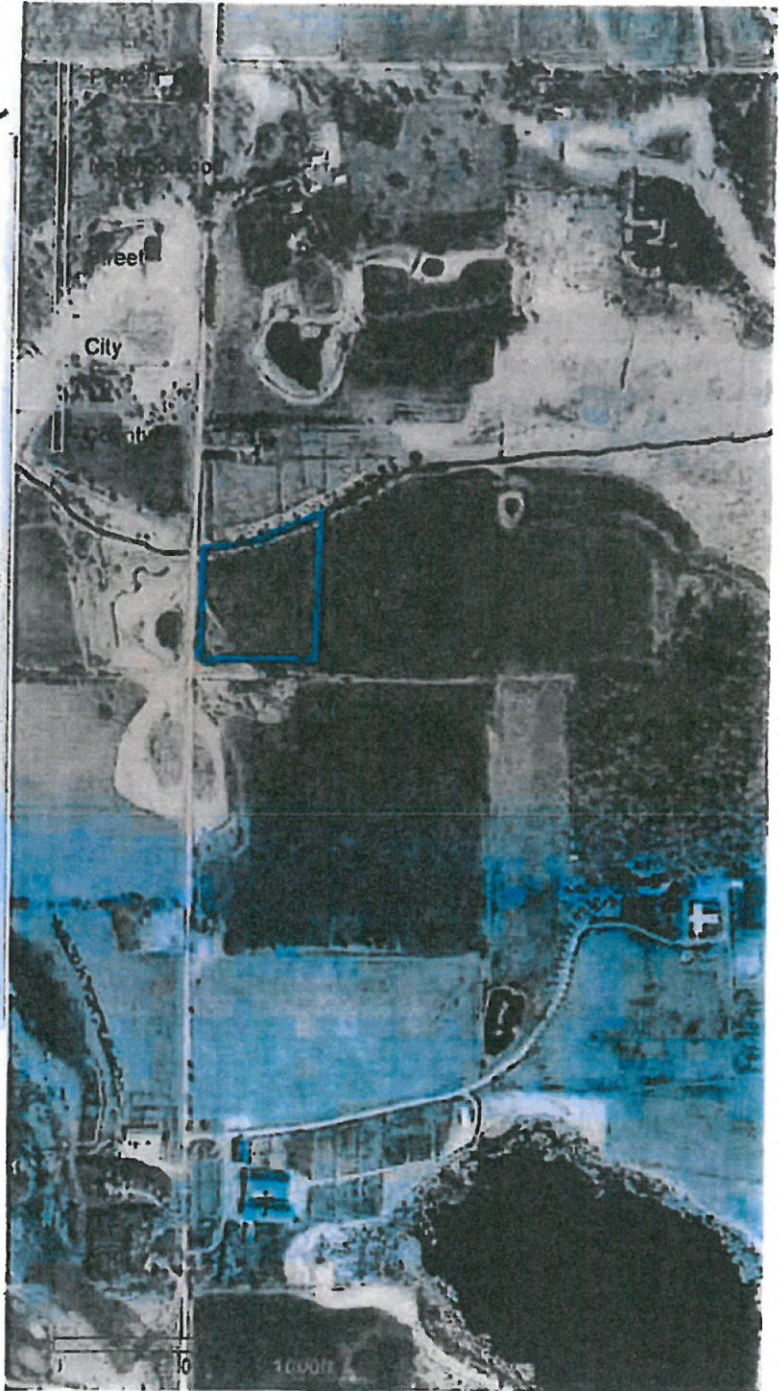

Find a PID or an address on the map

Welcome

Results

Links

[Tax Information](#)

[View oblique imagery (Bing maps)](#)

[Survey Documents](#)

PID: 2911824230004

70 Address Unassigned
Independence, MN 00000

Owner/Taxpayer

Owner: J J & D R
Fleischhacker

JOHN J
FLEISCHHACKER
2855 HURLINGHAM
DR
WELLINGTON FA
33414

Taxpayer:

Tax District

School Dist: 879

Sewer Dist: 01

Watershed Dist: 0

Parcel

Parcel Area: 6.3 acres
274,472 sq ft

Torrens/Abstract: Abstract

Addition: Kramers Hunters Run

Lot: 001

Block: 002

Metes & Bounds:

Legend

Measure